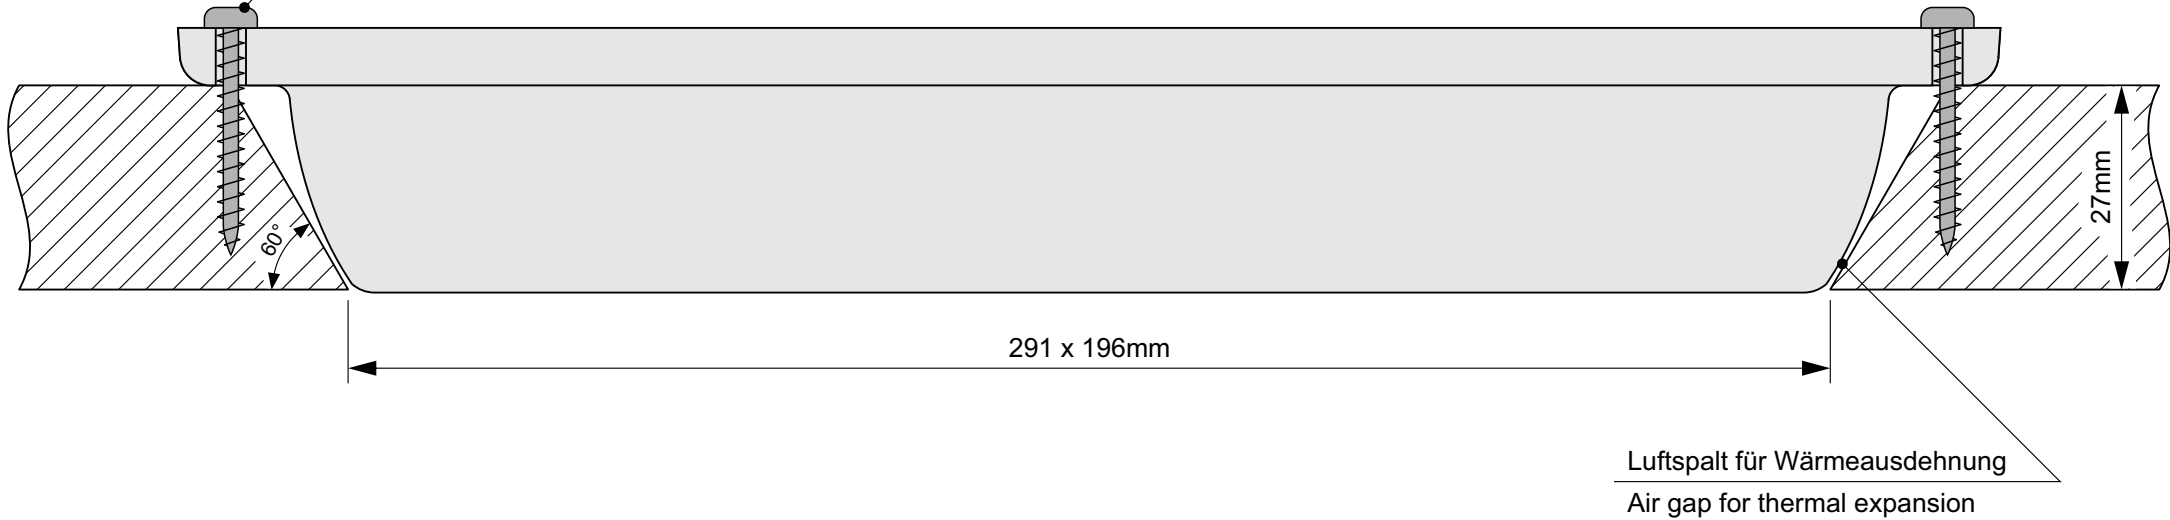

Deckenbündiger Einbau FL2000 ohne Holzrahmen FL2000 flush mounting without wooden frame

Spanplattenschraube 4x30mm (beiliegend)

Chipboard screw 4x30mm (included)

RoHol SaunaPly / Grabner Saunaboard

Distanzhülse 11mm (beiliegend)

Spacer 11mm (included)